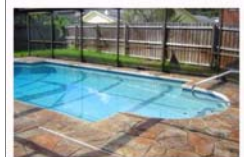

Property Style: Single Family Home

SqFt Heated: 1,751

Prop. Desc.: One Story

Exterior Const: Block, Stucco

Acreage: Up to 10,889 Sq. Ft.

Lot Dim: 90.0X117.0

Pool: Gunite/Concrete, In Ground Screen Enclosure

Water Frontage:

Water Access:

Water Extras:

Water View:

SHORT SALE - APPROVED - Quick closing. Property at full listing price may be conditioned upon approval of third party NORTHDALE, 4/2/2/Pool Home on quiet Northdale cul-de-sac, 1751 sf Split Plan, Formal living Room, Combo Dining/family/kitchen, kitchen has large eating snackbar and lots of counter space, entire common area has rich hardwood flooring with ceramic tile in all wet areas. Living room wired for surround sound. Large screened lanai surrounding 10' deep in ground pool. Separate lanai, all paved with stone pavers. Property needs updating and work. Wonderful layout in a wonderful neighborhood. Close to Northdale Rec Center, tennis, golf, shopping and easy access to Veterans.