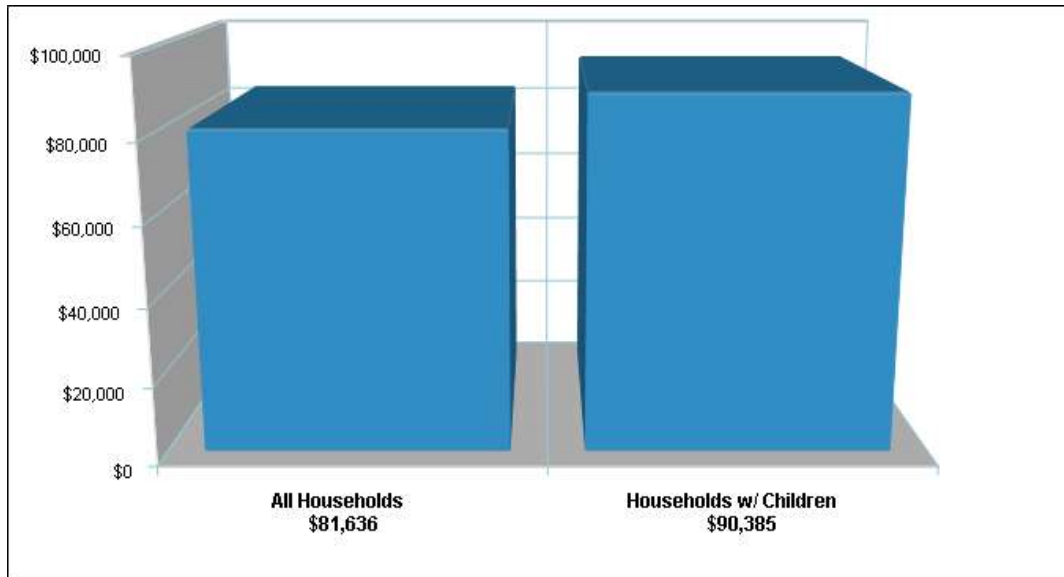

Location: Franklin Park, PA Household Income