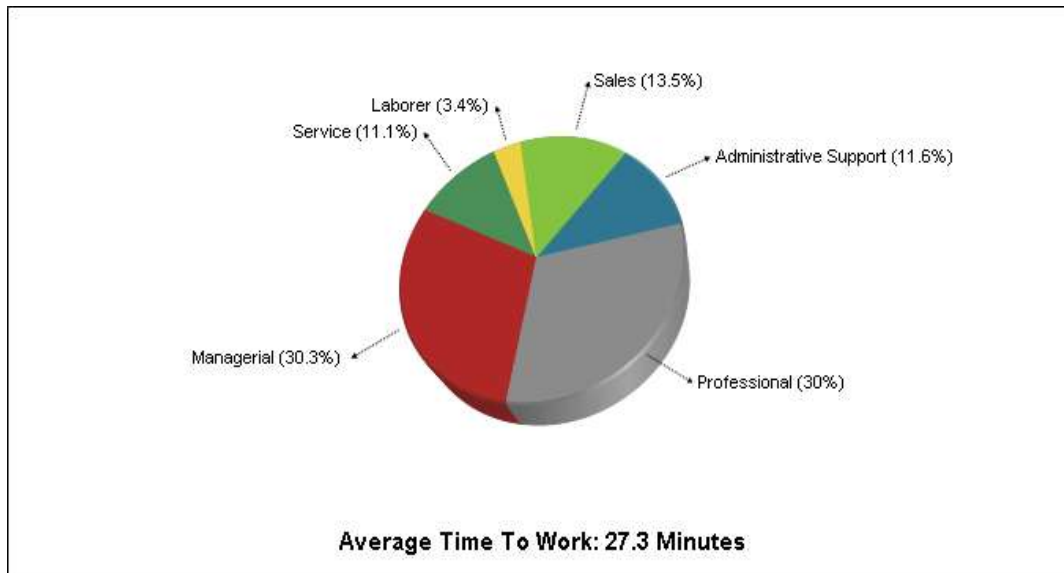

Location: Franklin Park, PA Neighborhood Employment

Prepared by Diane Tifone
Lic #RS275184, REALTOR®, MBA, ABR, CRS, e-PRO, QSC, SRES