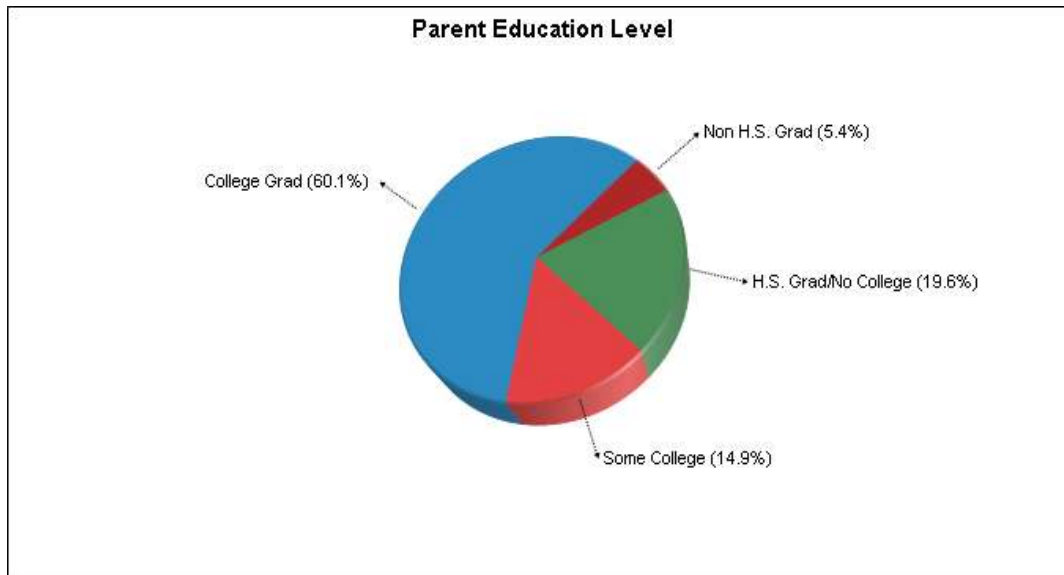

Location: Franklin Park, PA Parent Education Level

Prepared by Diane Tifone

Lic #RS275184, REALTOR®, MBA, ABR, CRS, e-PRO, QSC, SRES